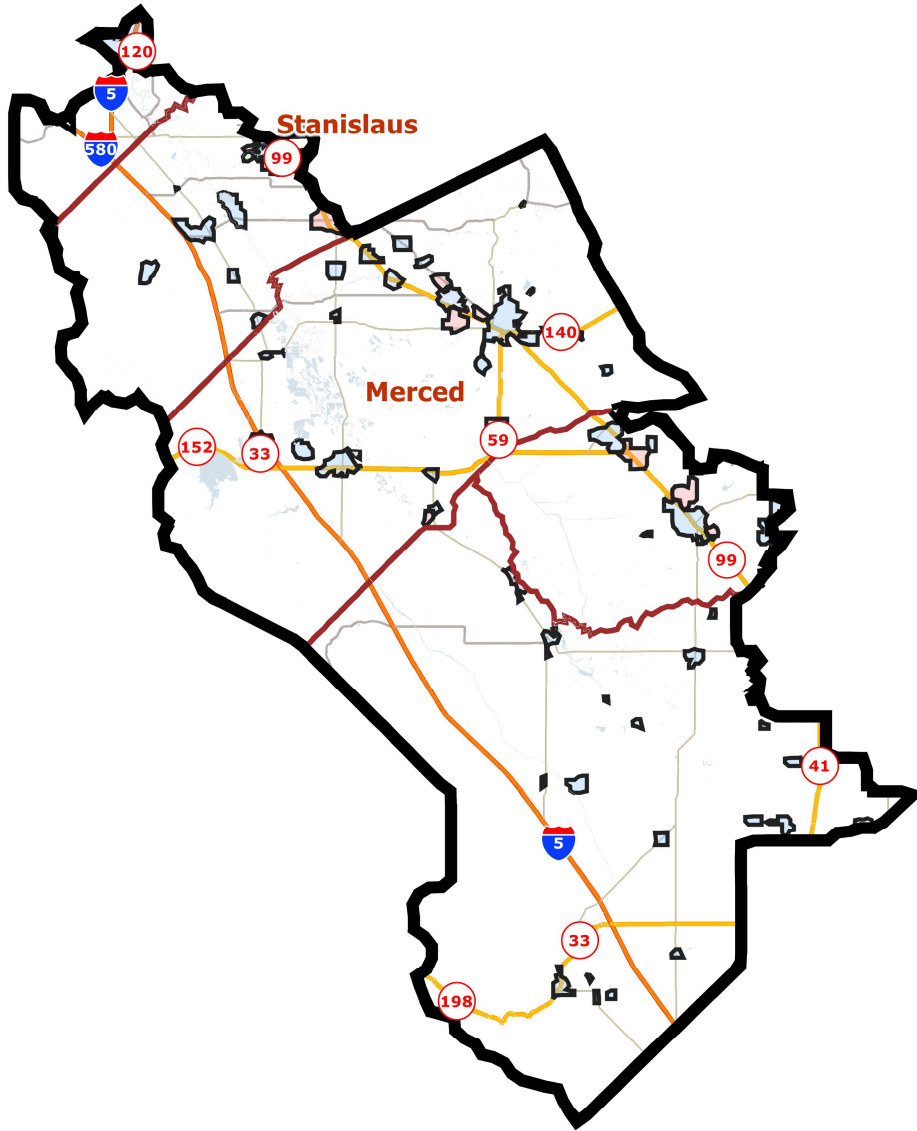

# California Congressional Districts

## District: 13

Field	Value
District	13

©2021 CALIPER; ©2020 HERE