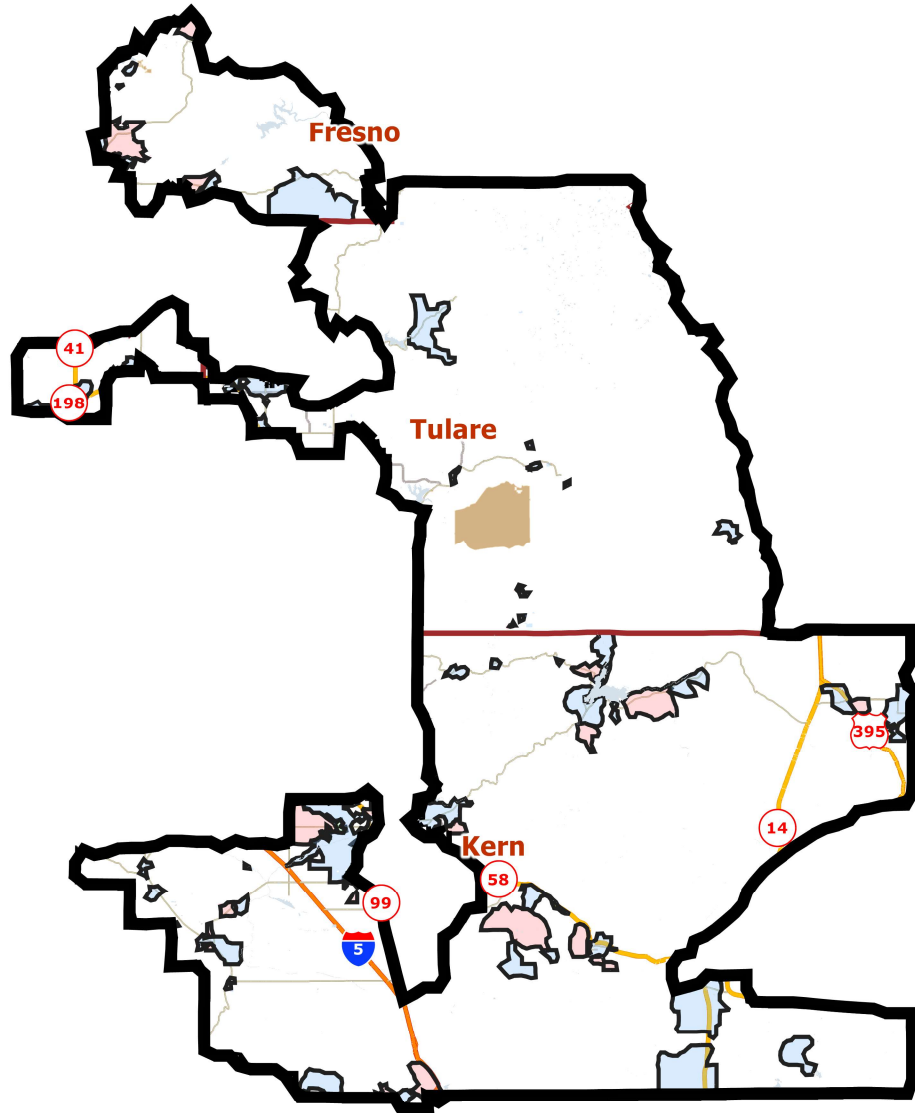

California Congressional Districts

District: 20

Field	Value
District	20

©2021 CALIPER; ©2020 HERE