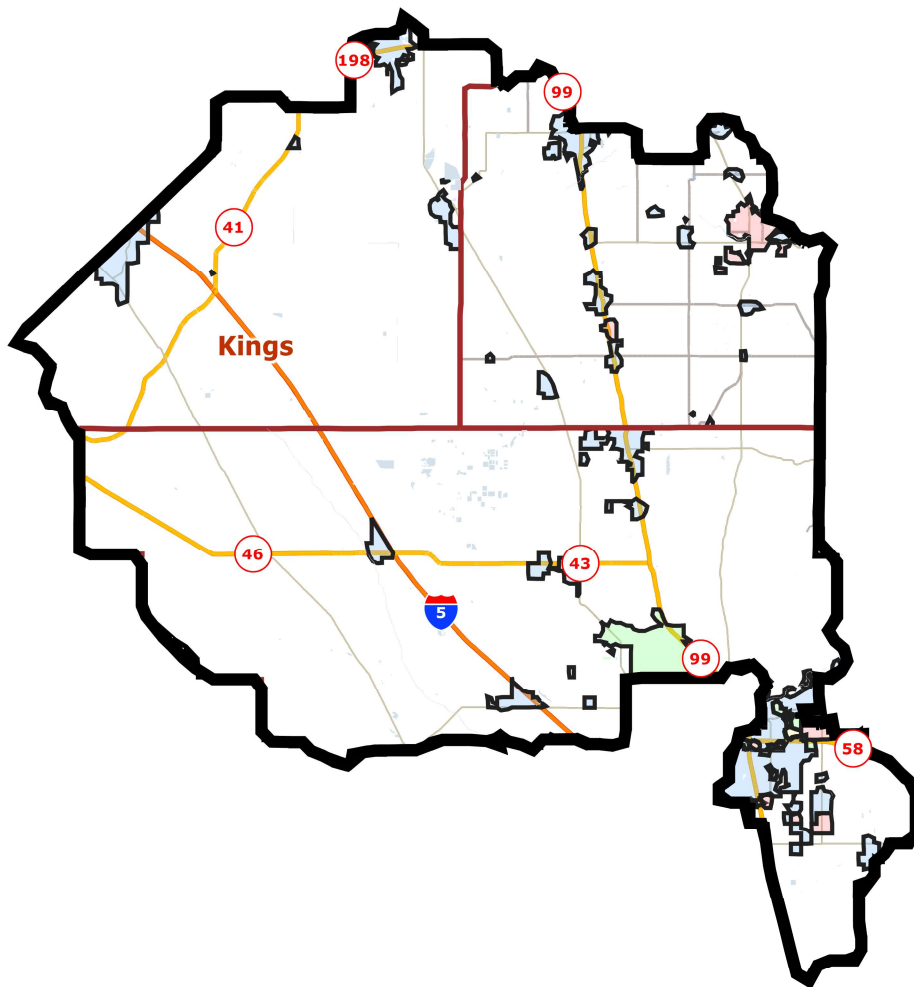

# California Congressional Districts

## District: 22

Field	Value
District	22

©2021 CALIPER; ©2020 HERE