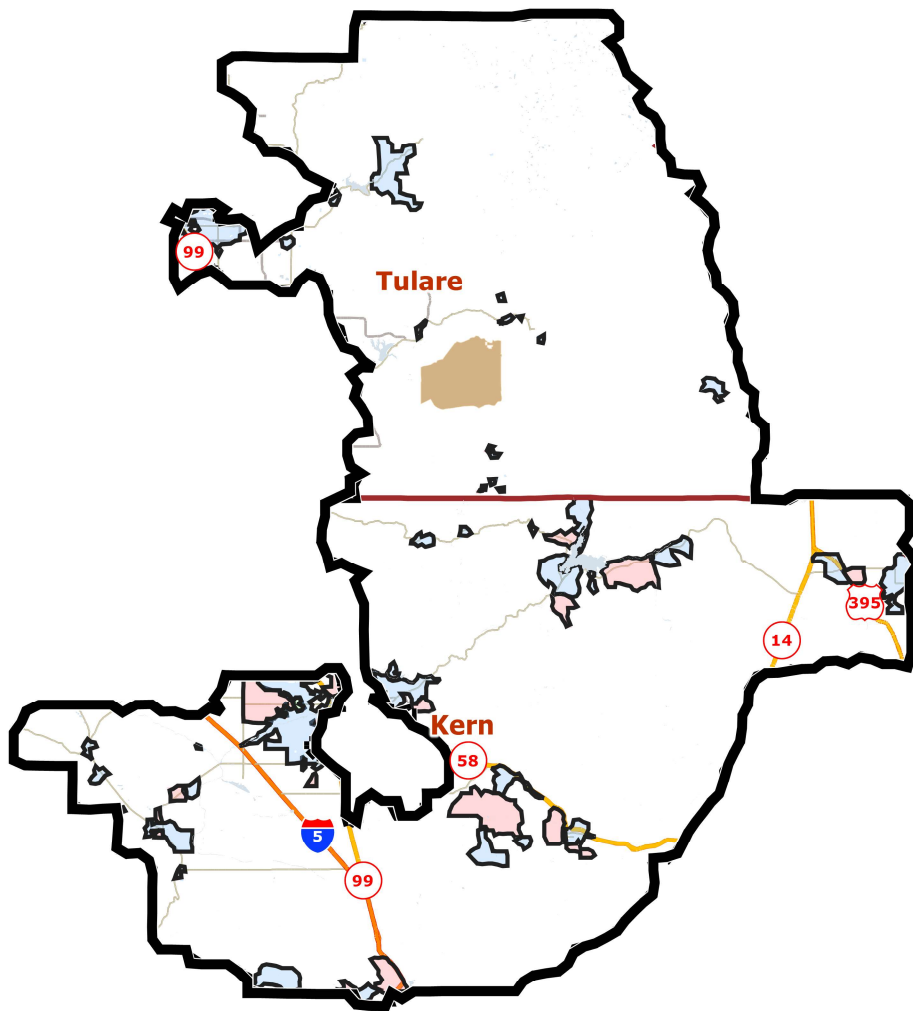

California State Assembly Districts

District: 32

Field	Value
District	32

©2021 CALIPER; ©2020 HERE