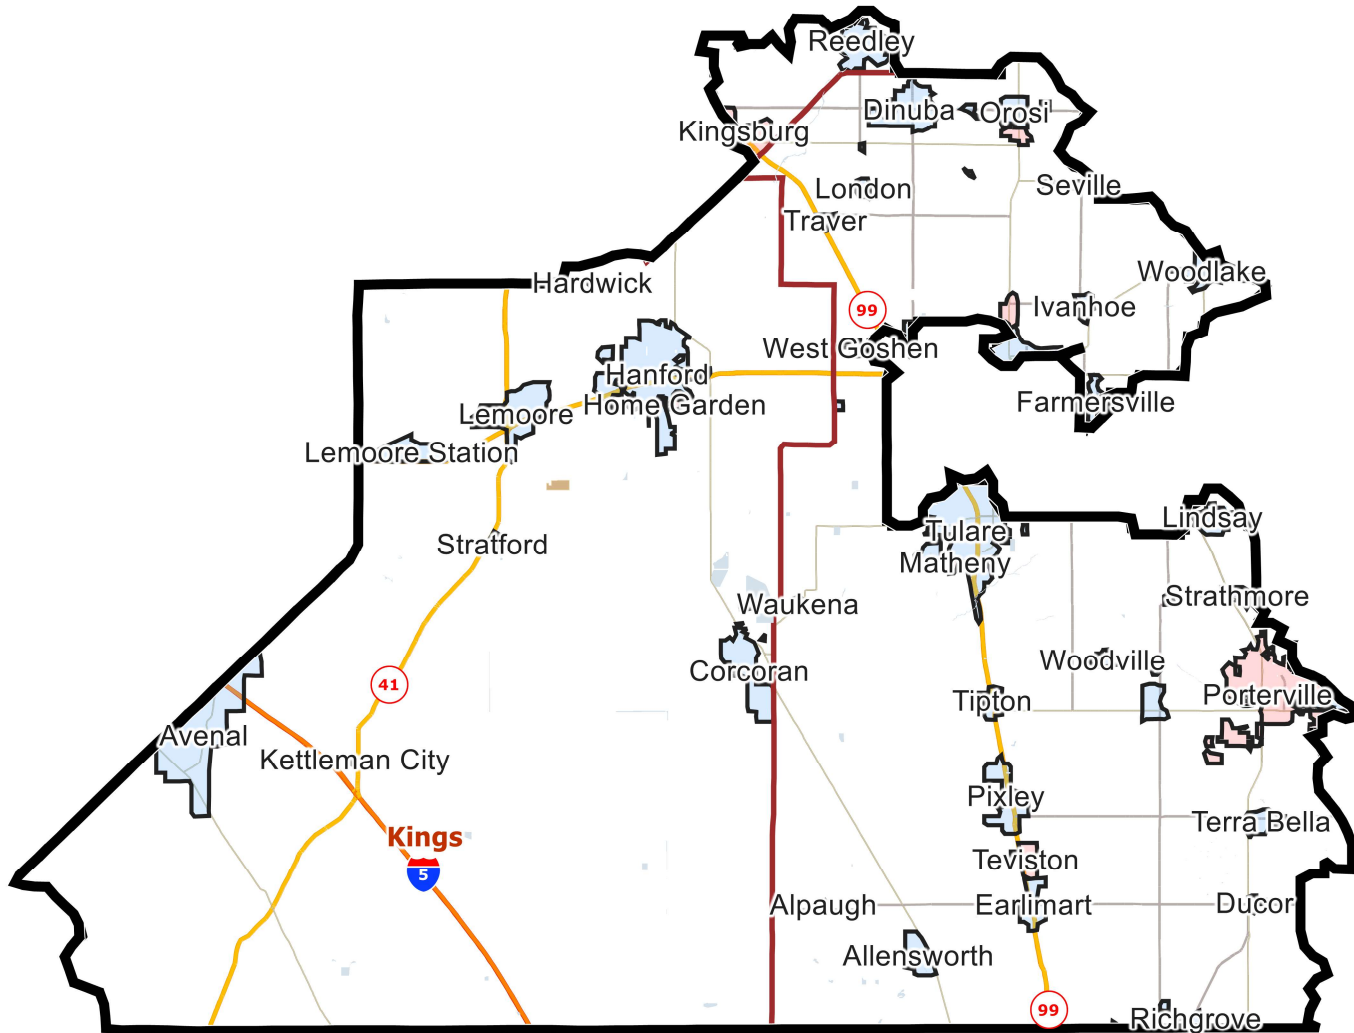

California State Assembly Districts

District: 33

Field	Value
District	33

©2021 CALIPER; ©2020 HERE