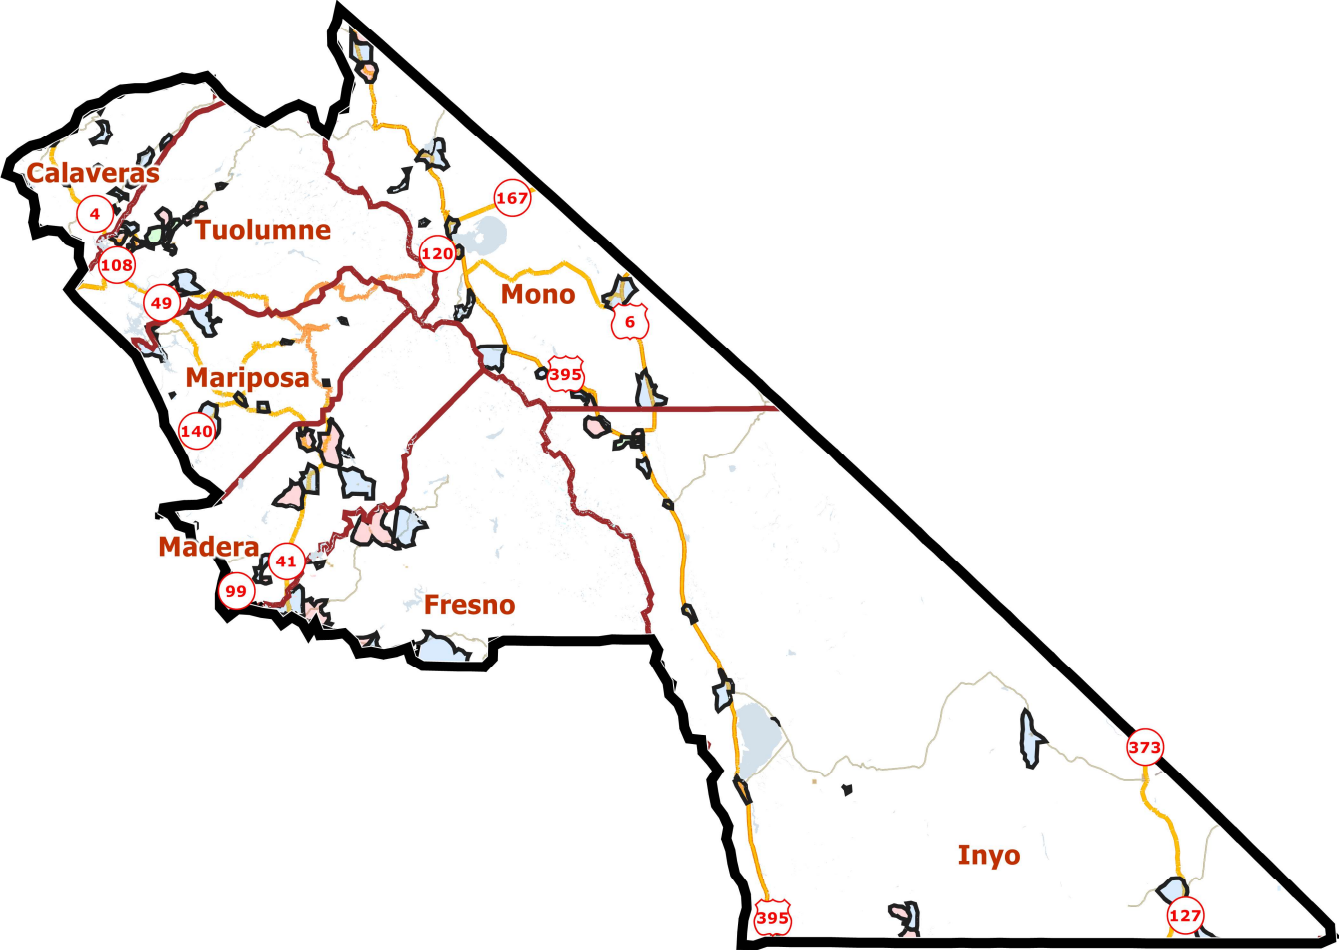

California State Assembly Districts

District: 8

Field	Value
District	8

©2021 CALIPER; ©2020 HERE