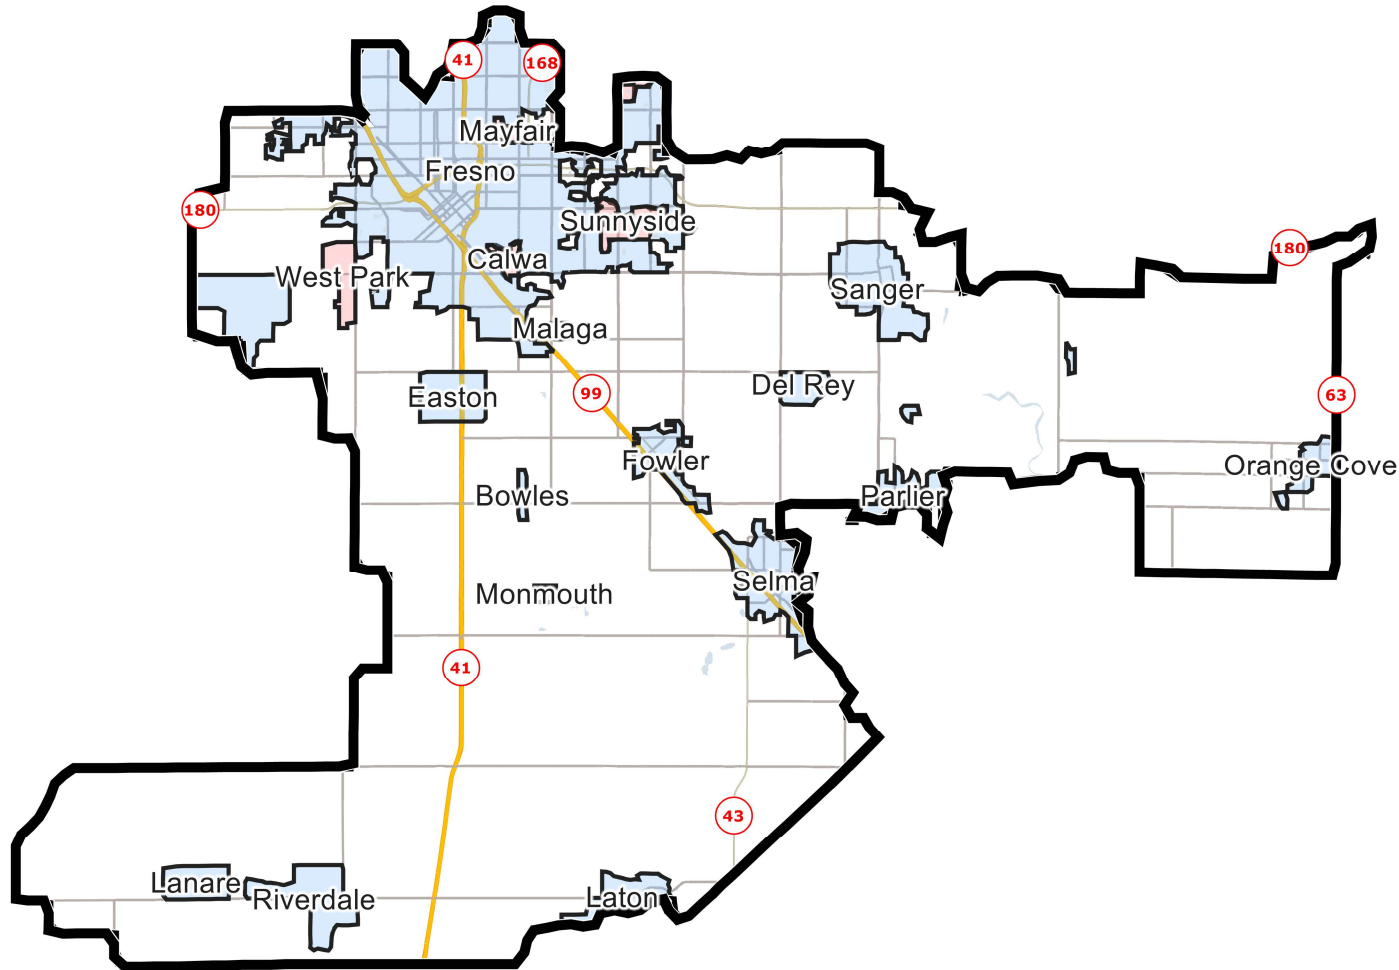

California State Assembly Districts

District: 31

Field	Value
District	31

©2021 CALIPER; ©2020 HERE