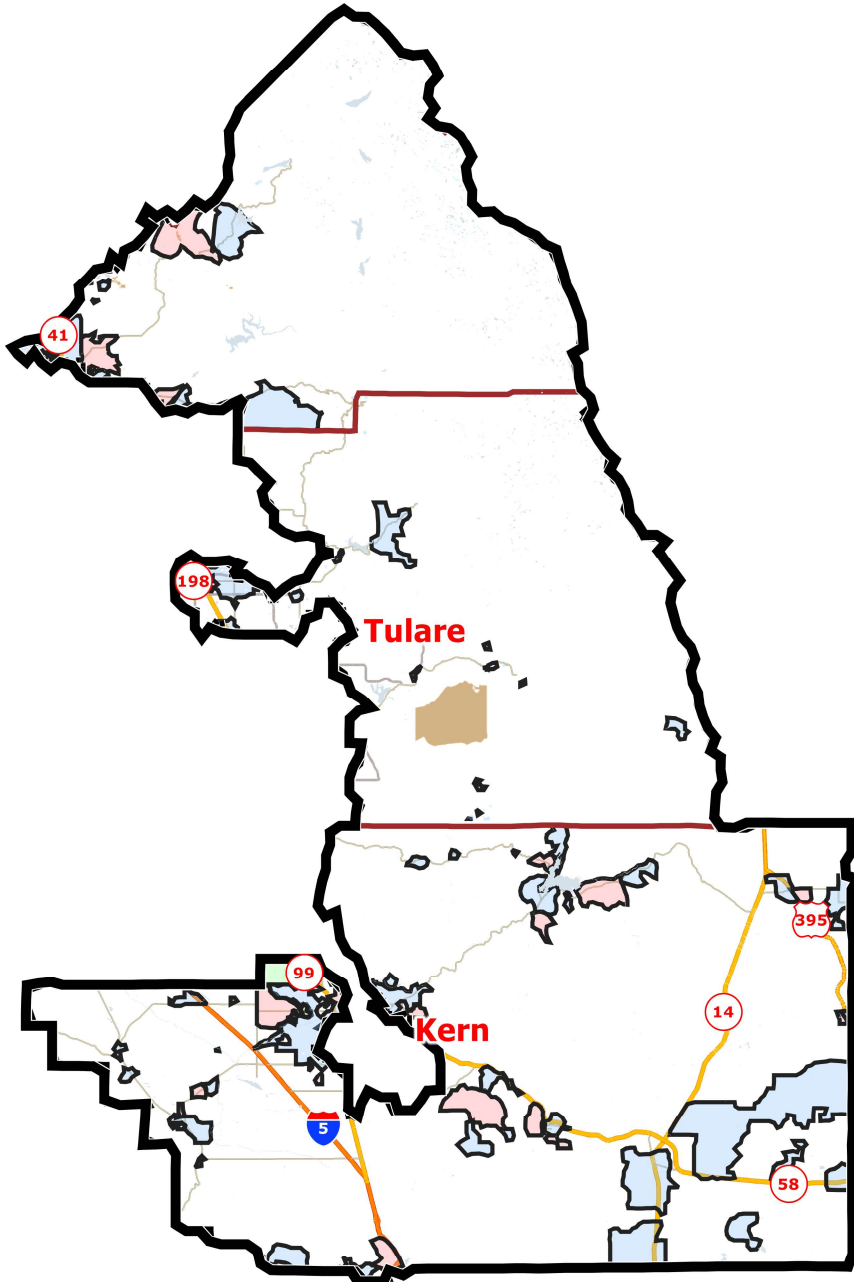

# California State Senate Districts

## District: 12

Field	Value
District	12

©2021 CALIPER; ©2020 HERE