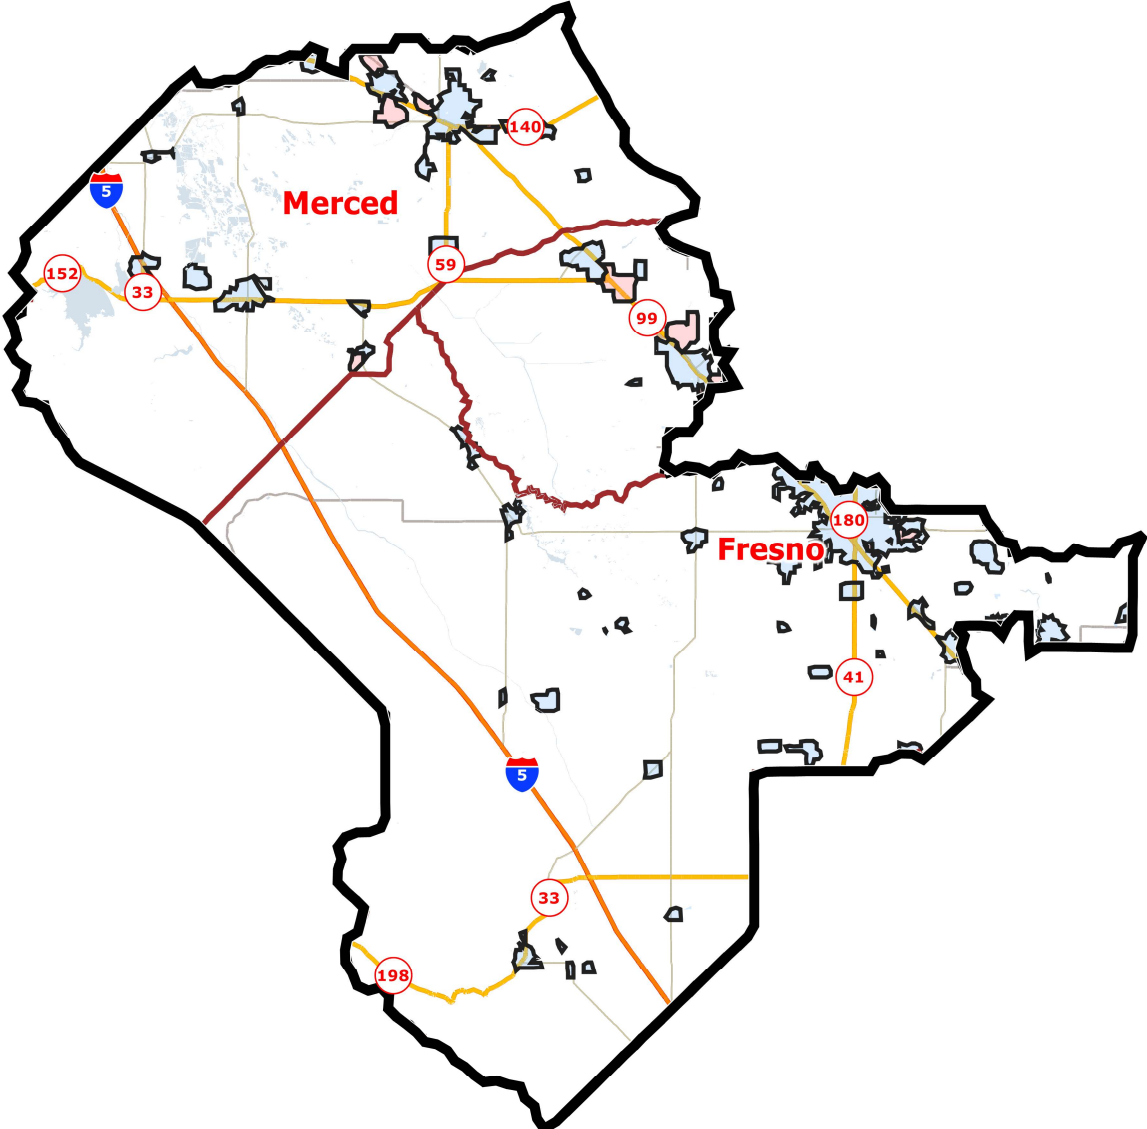

California State Senate Districts

District: 14

Field	Value
District	14

©2021 CALIPER; ©2020 HERE