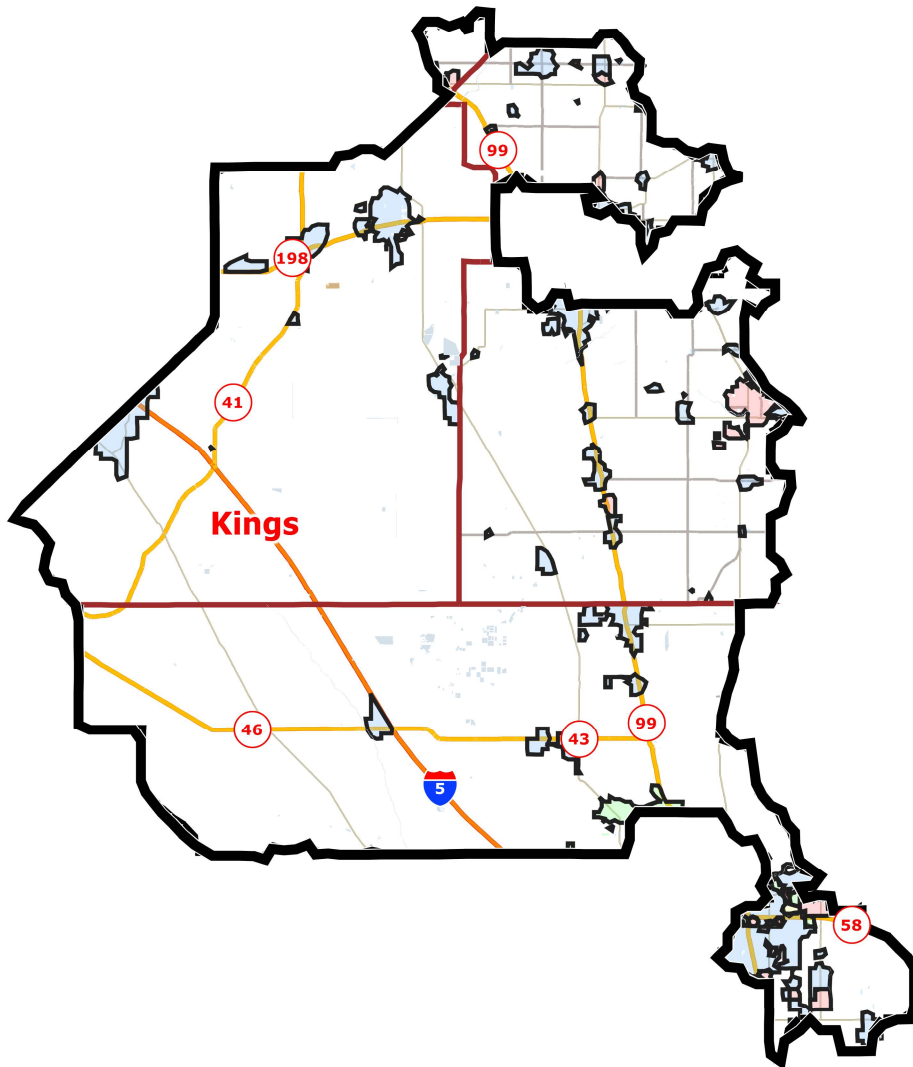

California State Senate Districts

District: 16

Field	Value
District	16

©2021 CALIPER; ©2020 HERE