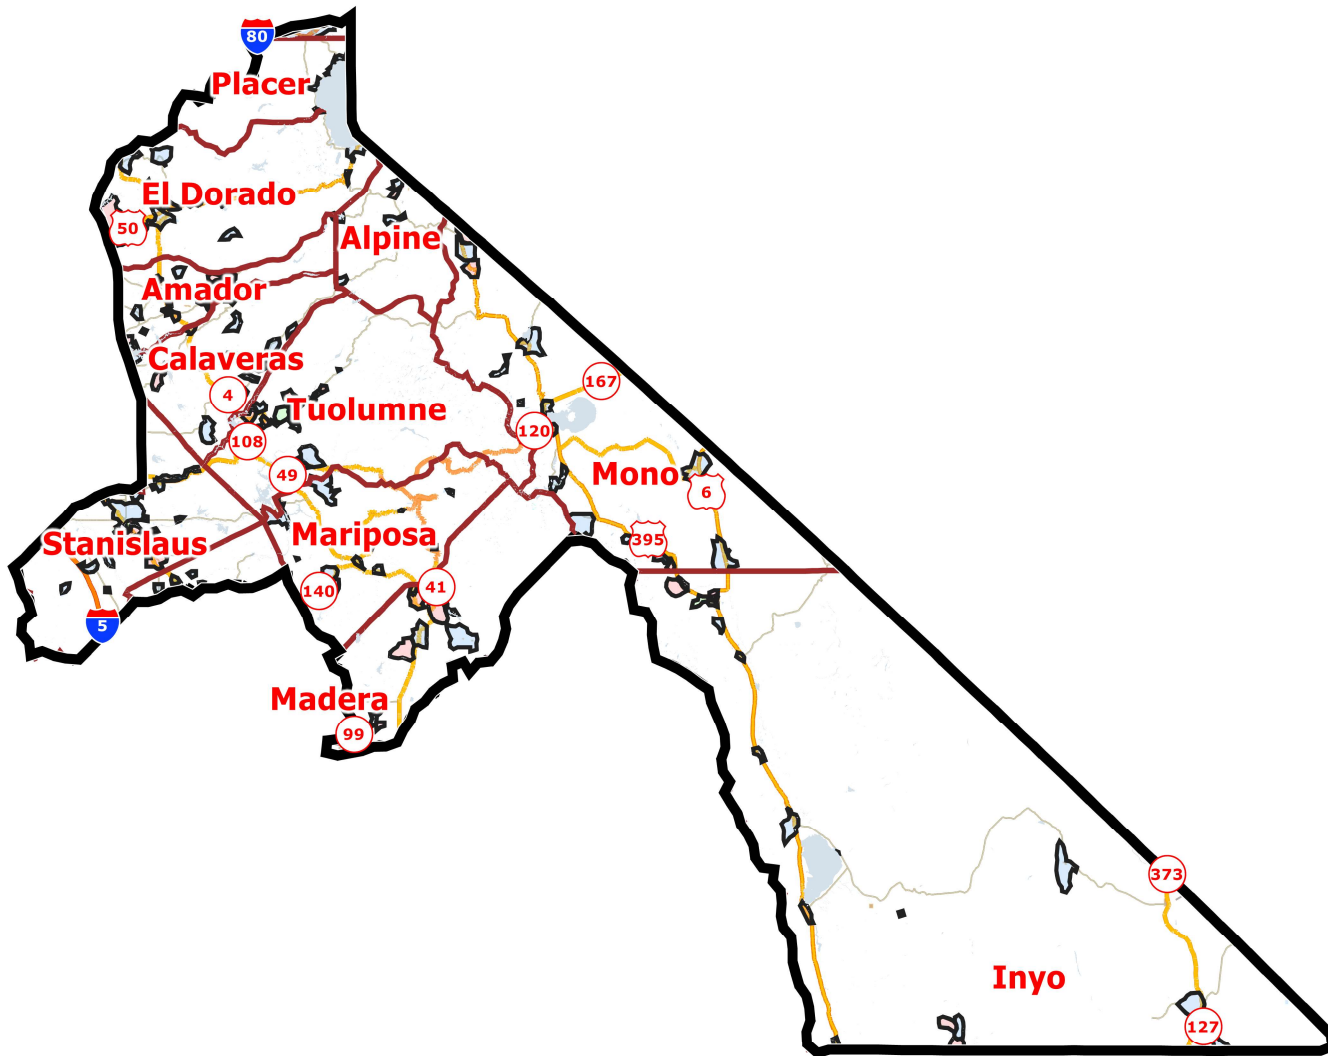

California State Senate Districts

District: 4

Field	Value
District	4

©2021 CALIPER; ©2020 HERE

SHA-512: e4ee1cfdd545ffbe97c4afc5b2acc0fcaee81761f217ccde8baa5955f6eed789b52a0bd3152d03cfa7a8e52f36c7e18f58e53fb01b05939fef2aa54314ce99