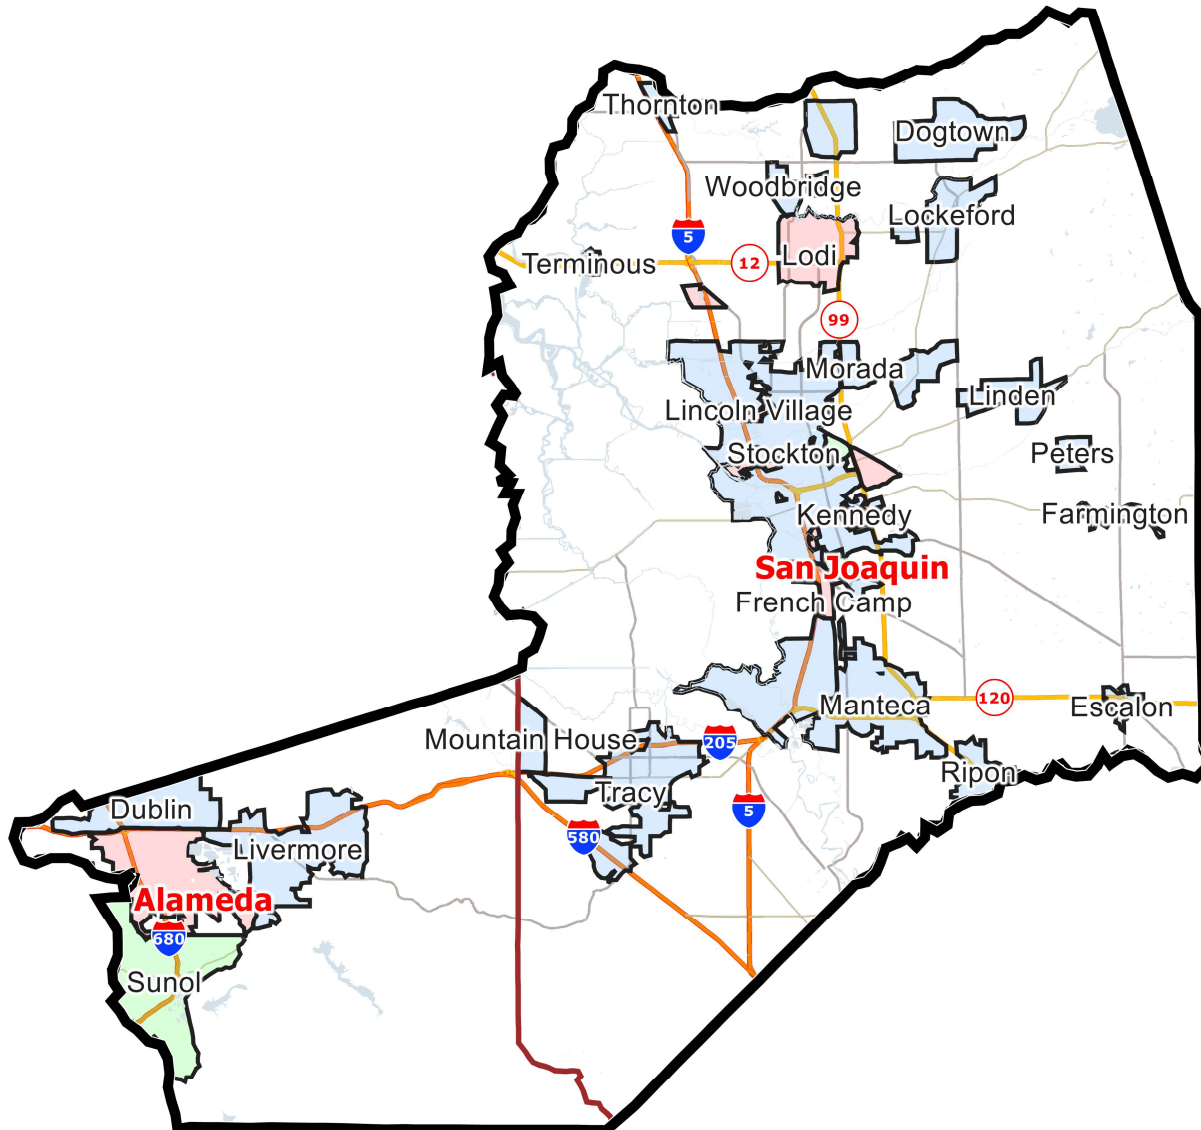

# California State Senate Districts

## District: 5

Field	Value
District	5

©2021 CALIPER; ©2020 HERE